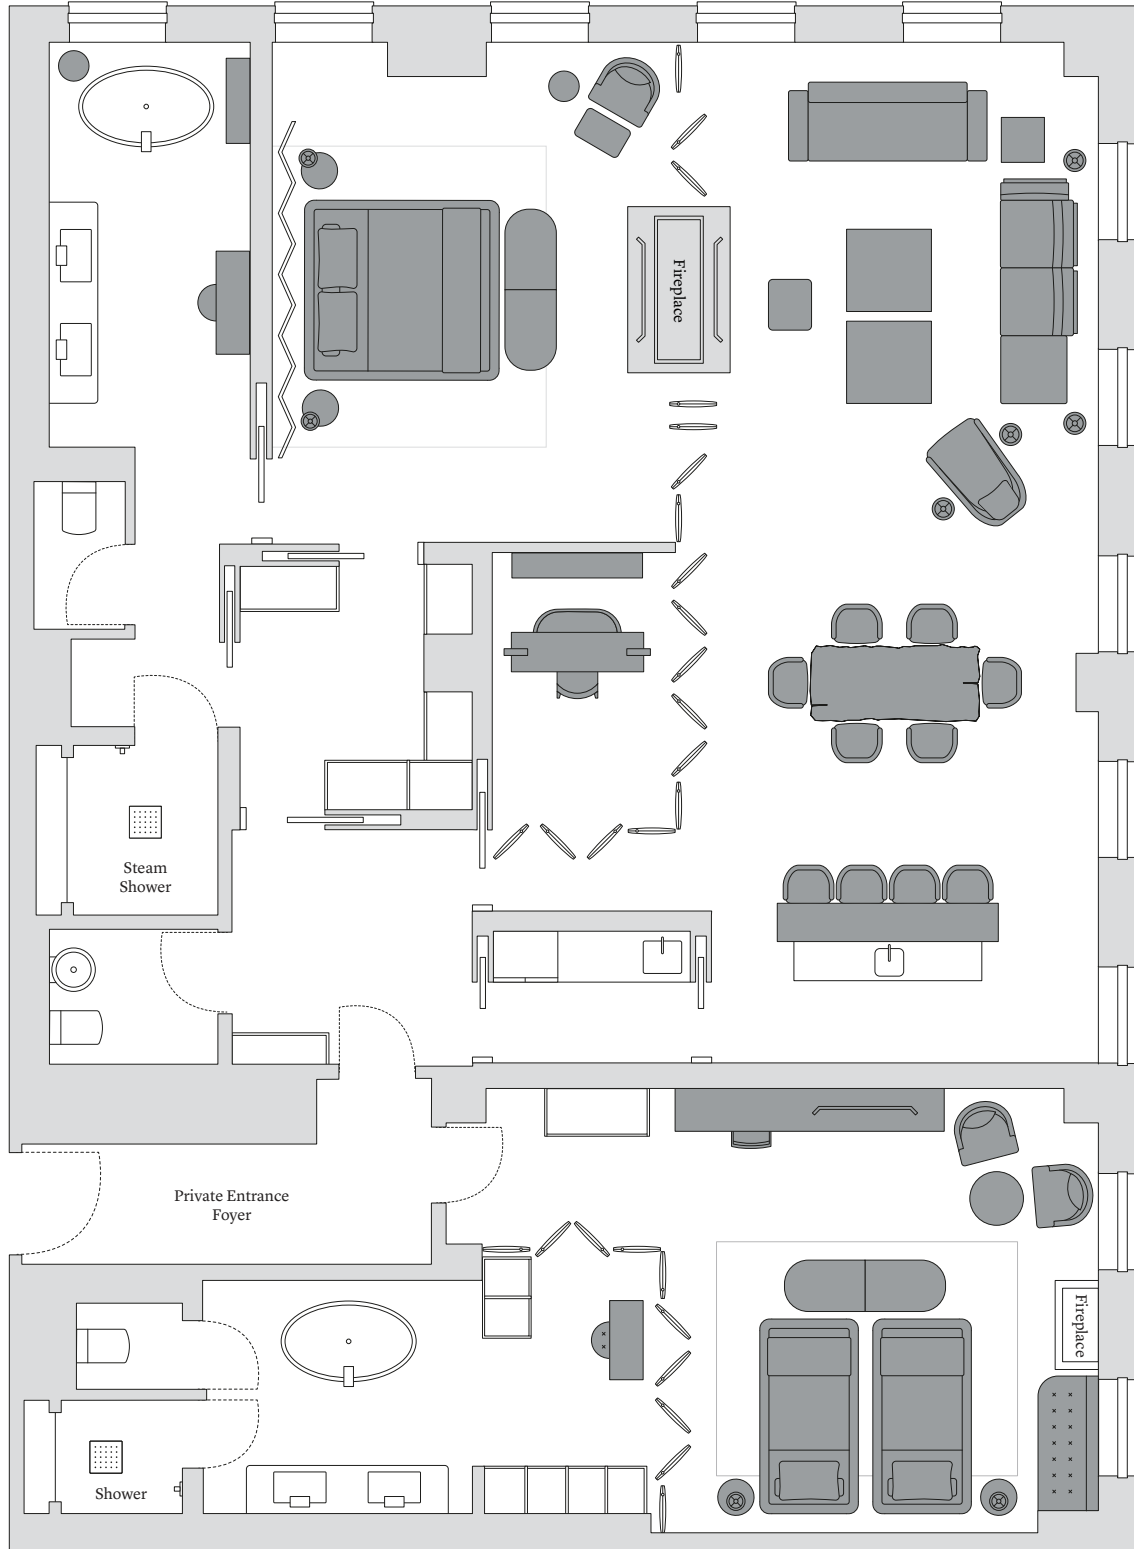

Aman Suite

2,767 sq ft

57th Street

Fifth Avenue

Steam Shower

Private Entrance Foyer

Shower

Fireplace

Fireplace