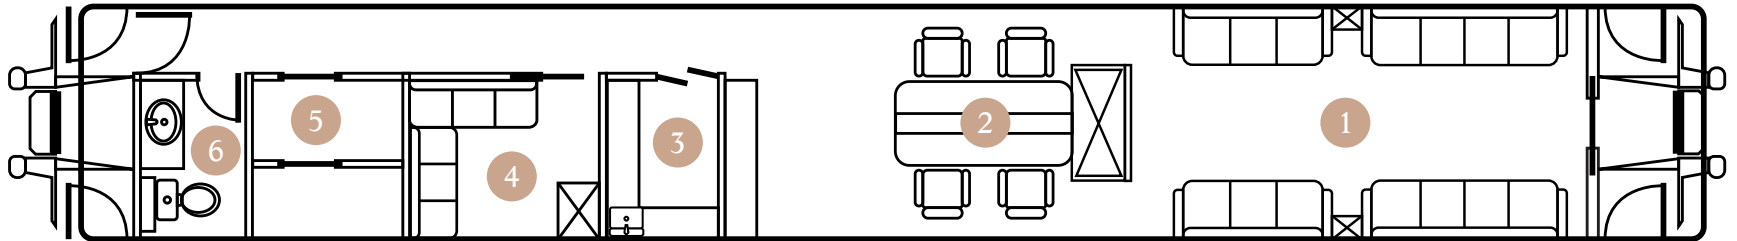

A person wearing a white jacket and a patterned sarong is walking away from the camera on a railway track. To the left is a train with yellow and black stripes. The scene is set at sunset, with warm golden light illuminating the tracks and the person's back. The word "AMANJIWO" is overlaid in white capital letters across the center of the image.

AMANJIWO

Journey through Java

The Carriage

1 Seating area
2 Dining Room

3 Pantry
4 Mini Home Theatre

5 Luggage Room
6 Rest Room