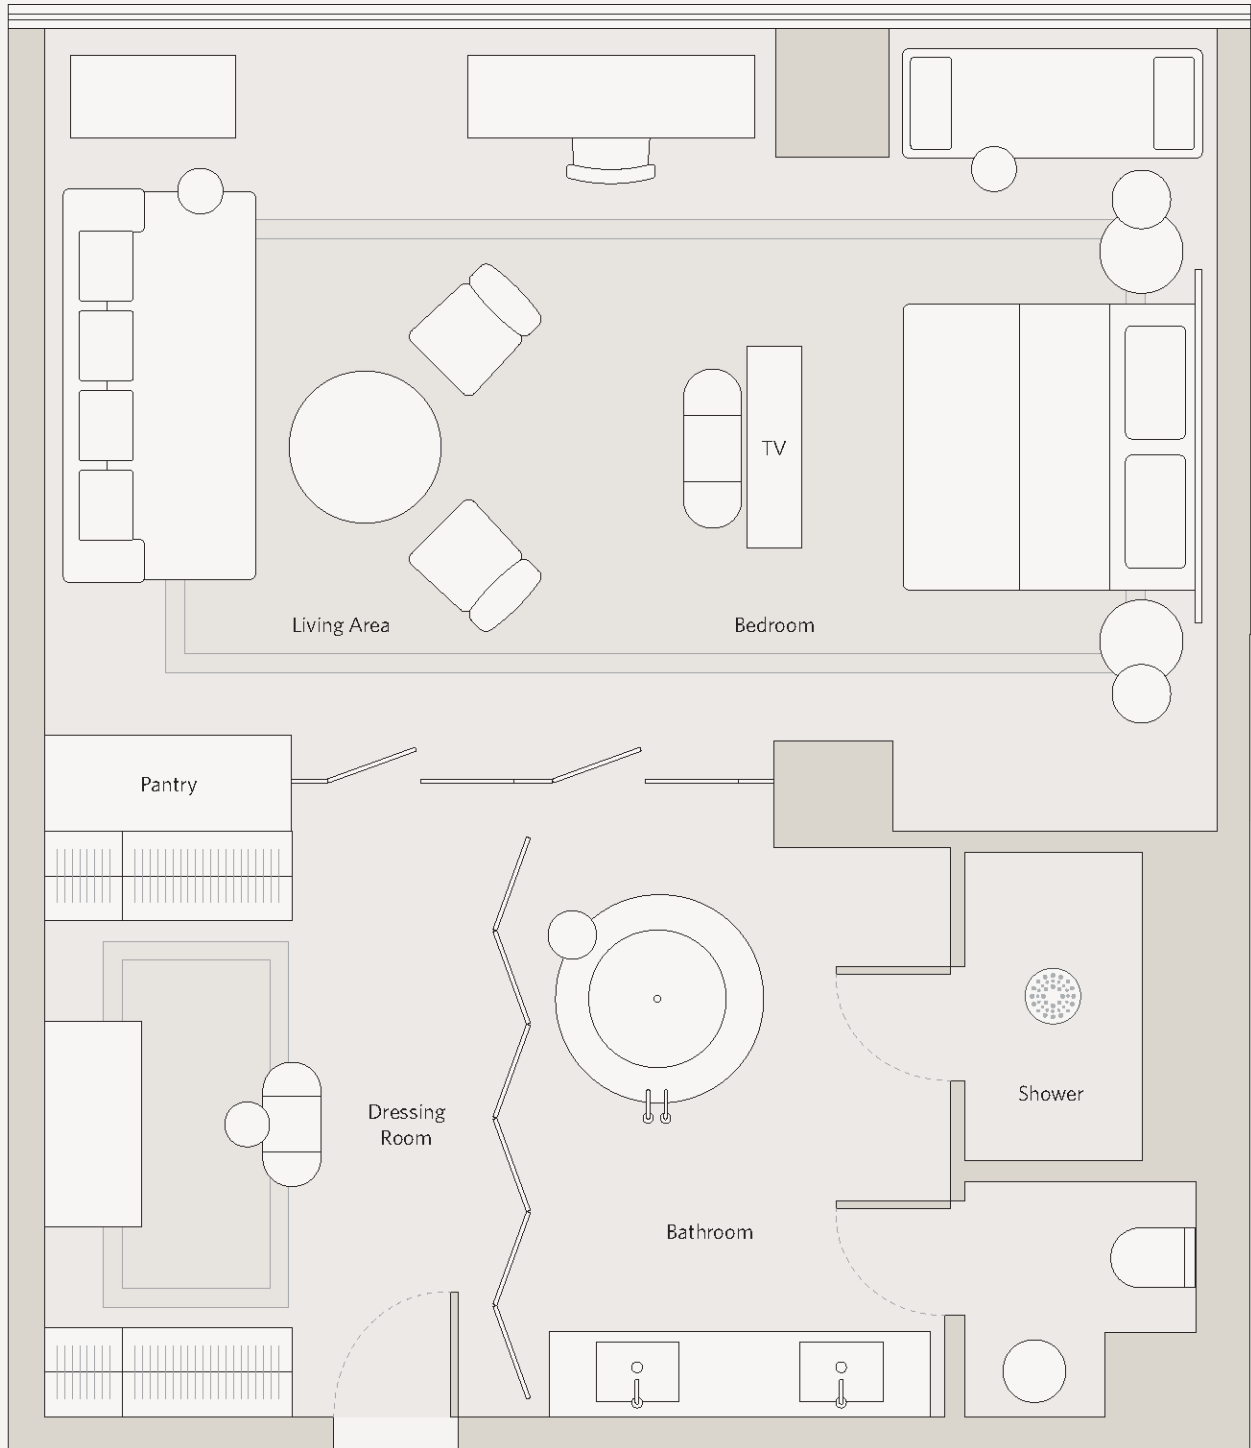

Deluxe Suite King

FLOOR 11-17
SIZE 94-98 sq m / 1,011-1,054 sq ft
VIEW City (North)